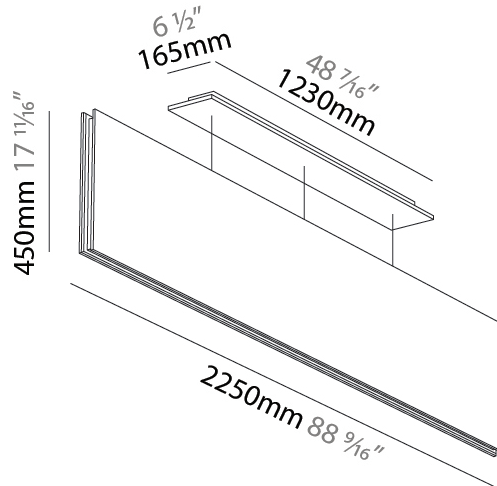

1. To build a product code in our configurator select the specify button on the base model # product page
2. To build a manual product code on this datasheet choose from the options listed below in blue font and add the suffix to the base model #

GENERAL

Series: Lullaby
Brand: Prolicht
Division: Architectural
Mounting Type: Suspension
Mounting Location: Ceiling
Subcategory: Acoustic

PHYSICAL

Shape: Rectangle
Length (mm): 2250
Length (in): 88 ³/₁₆
Width (mm): 50
Width (in): 1 ¹⁵/₁₆
Height (mm): 450
Height (in): 17 ¹¹/₁₆
Light Distribution: Direct
Fixture Finish: ANC / ASH / BNA / BTC / BZE / CEL / EGG / EVG / FOG / FOS / FST / FUA / IRI / IRO / KHA / LIC / LIM / MER / MSN / MUS / ONX / PEA / PLU / POL / PPY / RAY / ROY / RST / STE / SWD / TAN / TAU
Fixture Material: Aluminum
Cable Details: 2,000mm / 6,000mm Transparent Cable

ELECTRICAL

Lamp Type: LED
Input Wattage (W): 47
Total Output Wattage (W): 42.7
Dimming: Non-Dimmable / 0-10V Dimming
Driver Included: Yes
Driver Location: Integrated
Driver Type: Constant Current - Universal
Driver Class: Class 2
Input Voltage (V): 120 - 277

LED

Color Temperature (°K): 2700 / 3000 / 3500 / 4000
Max. Delivered Lumen (lm): 6286 / 6378 / 6445 / 6562
Nominal Lumen (lm): 7510 / 7620 / 7700 / 7840
CRI: >90 CRI
Lamp Life (hrs): 80000

OPTICAL

Beam Angle: 80

RATINGS AND CERTIFICATIONS

Certified By: Certified for North American Standards
IP rating: IP20