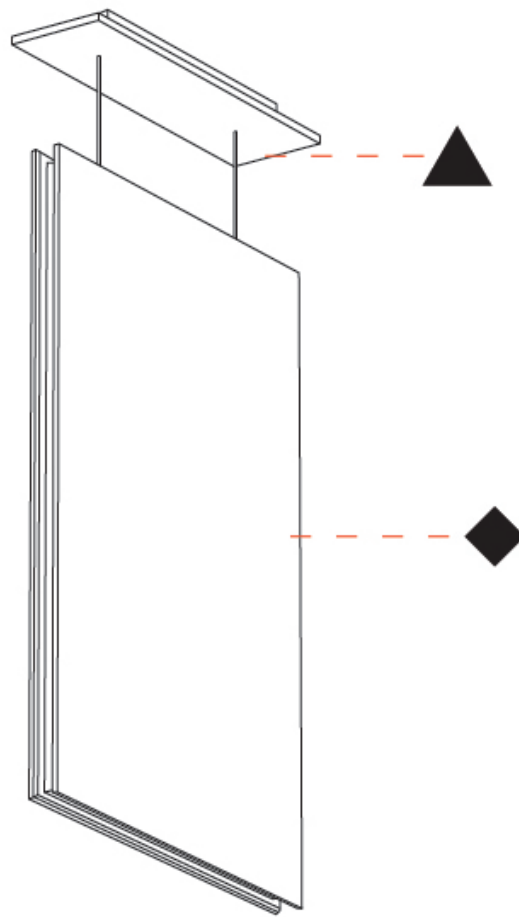

A300696-

PROJECT

TYPE

SPECIFIER

QUANTITY

DATE

A